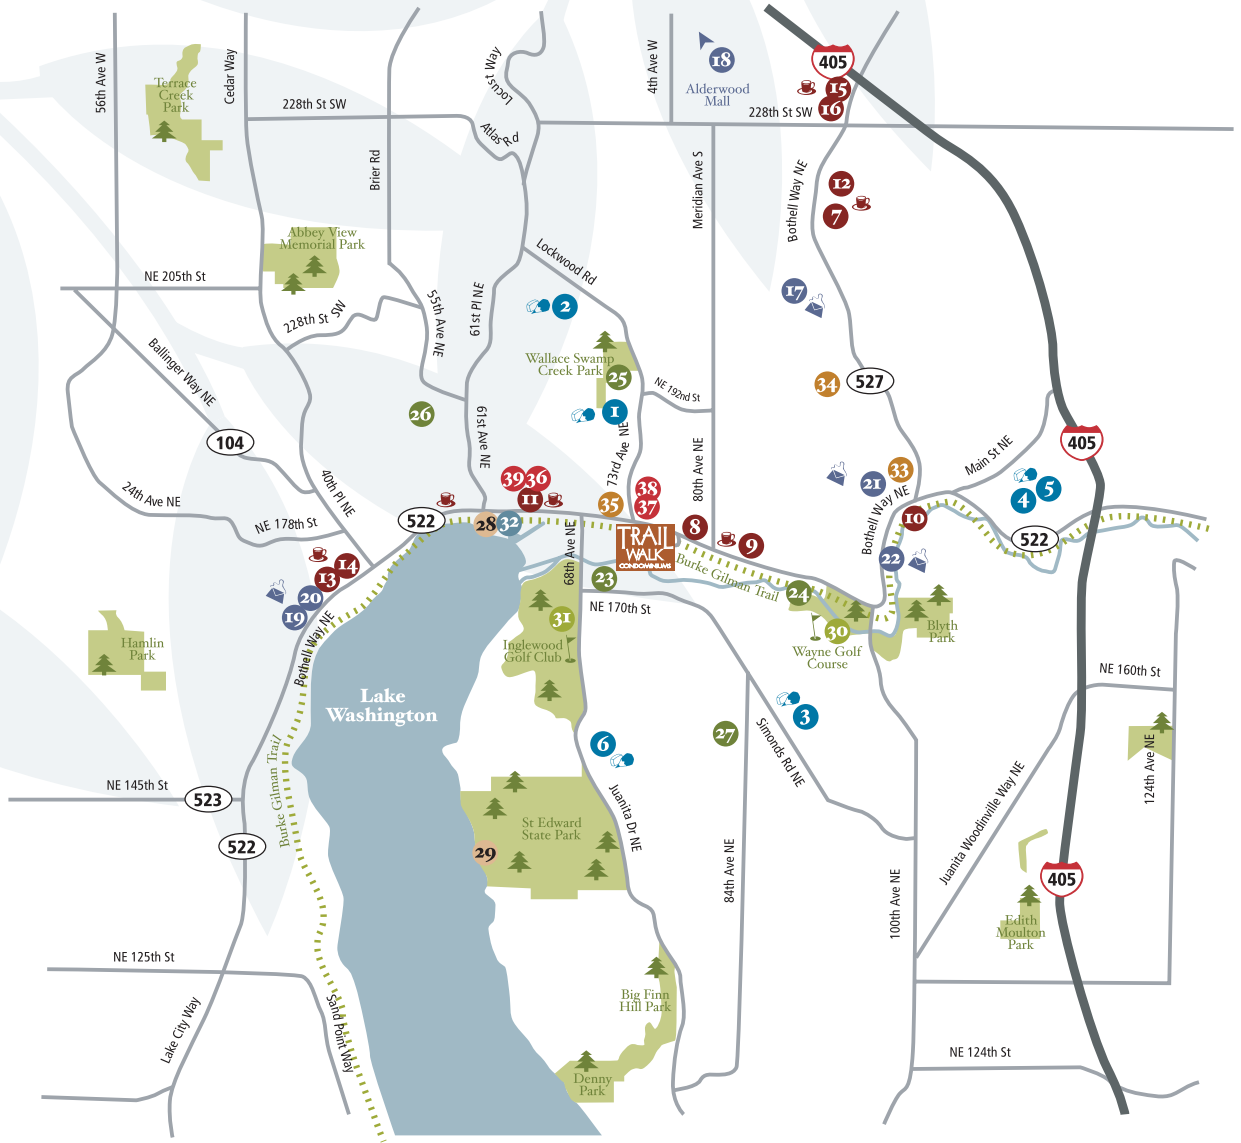

MODERN. CENTRAL. SCENIC. ACTIVE.

7711 NE 175th Street
Kenmore, WA 98028

P: 425-486-1816
F: 425-485-5839
www.trailwalkcondos.com

Schools

- 1. Kenmore Elementary
- 2. Kenmore Junior High
- 3. Inglemoor Senior High
- 4. Cascadia Community College
- 5. University of Washington, Bothell Campus
- 6. Bastyr University

Restaurants

- 7. Grazie Ristorante Italiano
- 8. Mia Roma
- 9. Carmine's Steakhouse
- 10. Ivar's Seafood Bar
- 11. NuLite
- 12. Guaymas Mexican Restaurant
- 13. Gemellis Italian
- 14. Kittos Japanese Noodle House
- 15. Outback Steakhouse
- 16. Bonefish Grill

Shopping/Entertainment

- 17. Country Village
- 18. Alderwood Mall
- 19. Third Place Books
- 20. Wild Birds Unlimited
- 21. Bothell Ski & Bike
- 22. Yakima Fruit Market & Nursery

Parks

- 23. Rhododendron Park
- 24. Sammamish/Burke Gilman River Trail
- 25. Wallace Swamp Creek Park
- 26. Linwood Park
- 27. Moorelands Park

Beaches

- 28. Log Boom Park
- 29. St. Edward Park

Golf Courses

- 30. Wayne Public Golf Club
- 31. Inglewood Golf Club

Marina

- 32. Harbor Village Marina

Grocery

- 33. Safeway
- 34. QFC
- 35. Rite Aid